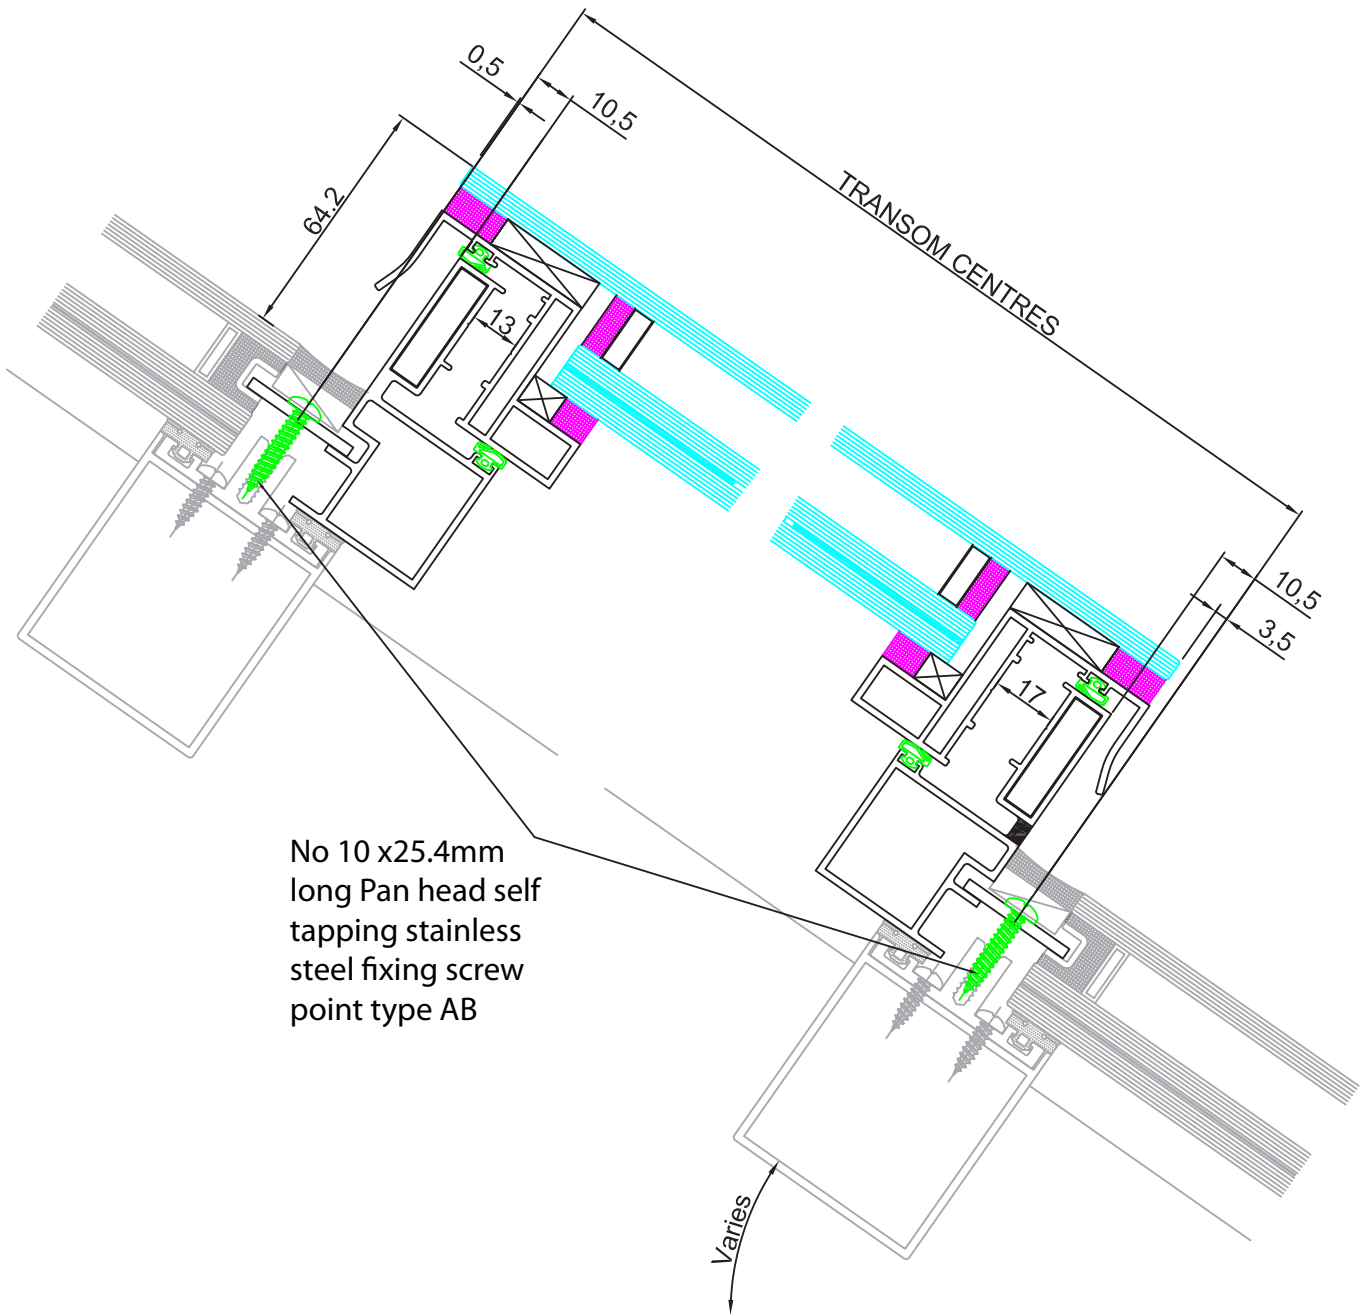

*see sheet RG/6/22
for setting block
details

No 10 x25.4mm
long Pan head self
tapping stainless
steel fixing screw
point type AB

* see sheet RG/6/22
for setting block
details.