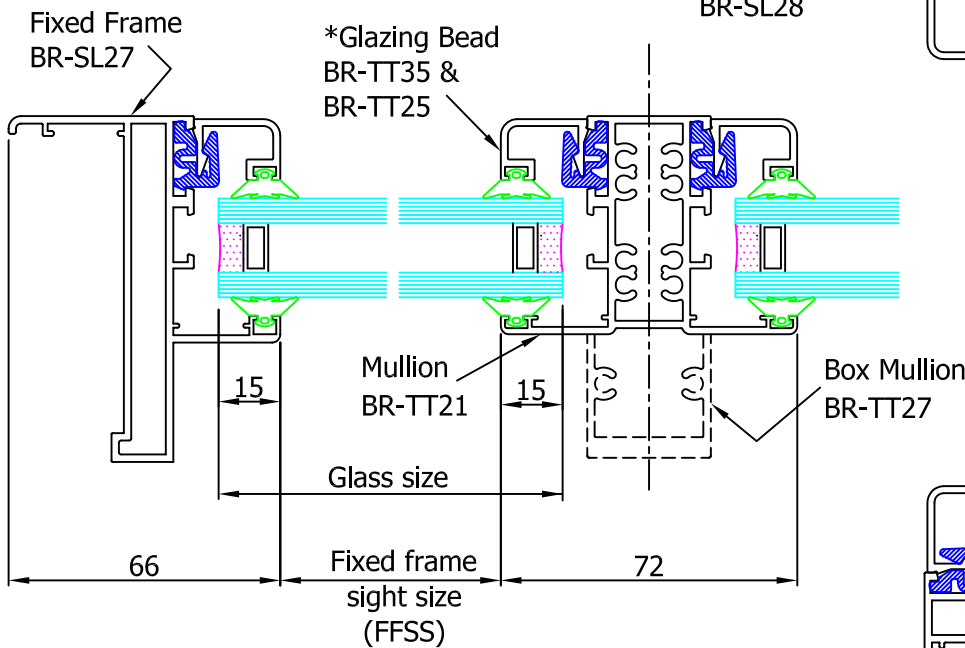

* For Fixed Light glazing options see sheet No. SL/09/03 & SL/09/04

DETAIL H

DETAIL J

OUTSIDE

DETAIL K

DETAIL L

OUTSIDE

No.10 x 38mm long Pan
Head Stainless Steel
Self Tapping Screws
(Point Type AB)

* For Fixed Light glazing
options see sheet No.
SL/09/03 & SL/09/04

DETAIL T

DETAIL J

OUTSIDE