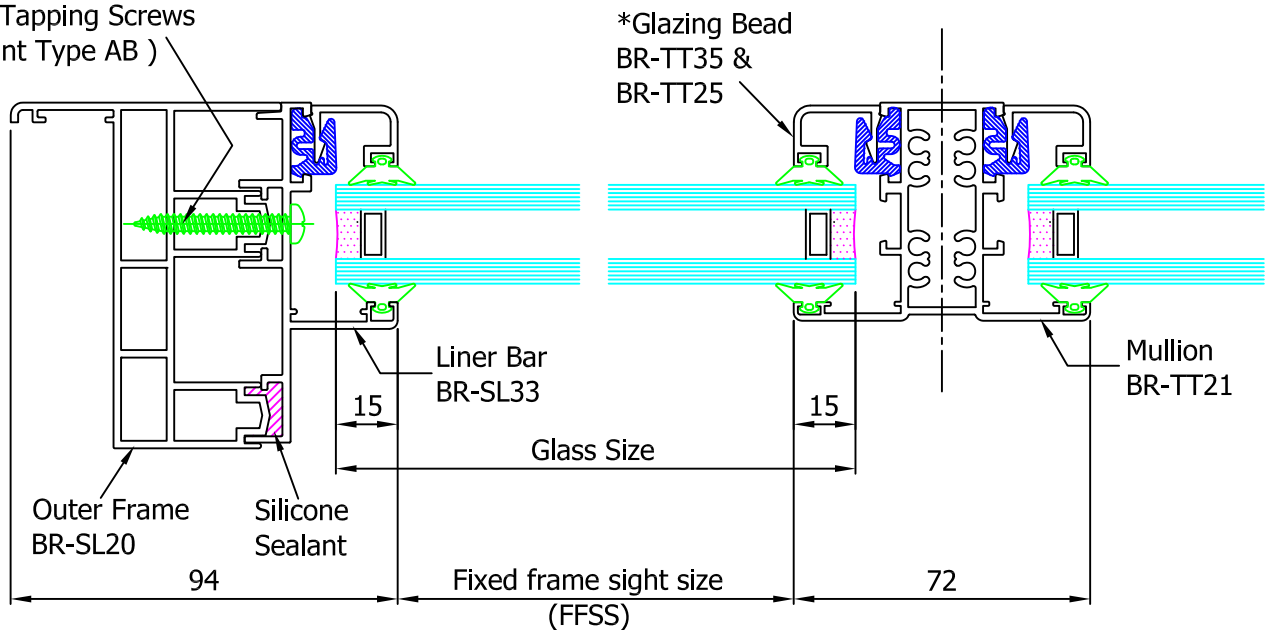

* For Fixed Light glazing options see sheet No. SL/09/03 & SL/09/04

DETAIL H

DETAIL J

OUTSIDE

DETAIL K

DETAIL L

OUTSIDE

No.10 x 38mm long Pan
Head Stainless Steel
Self Tapping Screws
(Point Type AB)

* For Fixed Light glazing
options see sheet No.
SL/09/03 & SL/09/04

DETAIL T

DETAIL J

OUTSIDE