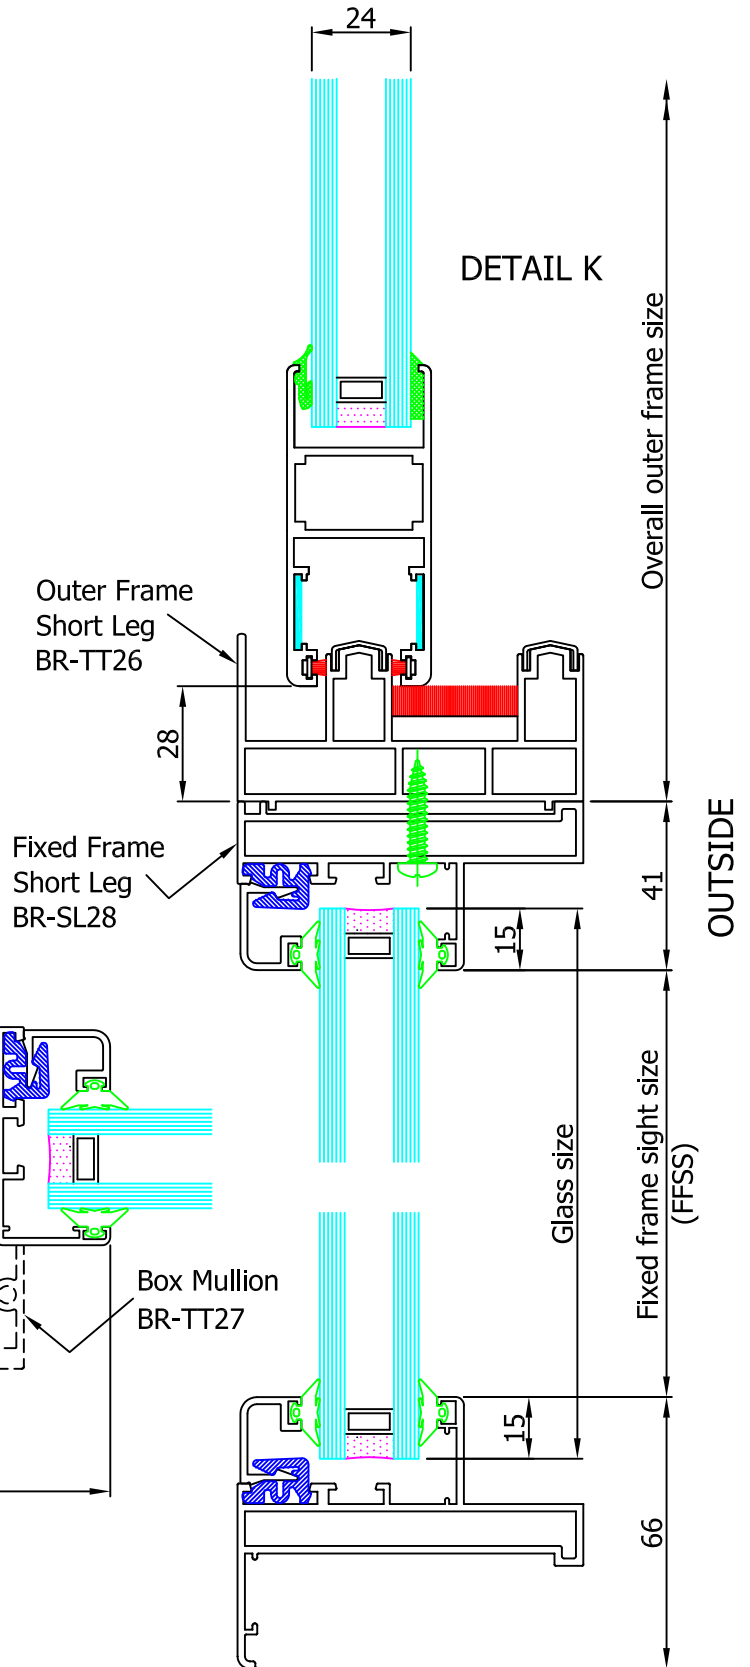

* For Fixed Light glazing options see sheet No. SL/09/03 & SL/09/04

DETAIL H

DETAIL J

OUTSIDE

DETAIL K

DETAIL L

OUTSIDE

No.10 x 38mm long Pan
Head Stainless Steel
Self Tapping Screws
(Point Type AB)

* For Fixed Light glazing
options see sheet No.
SL/09/03 & SL/09/04

DETAIL T

DETAIL J

OUTSIDE