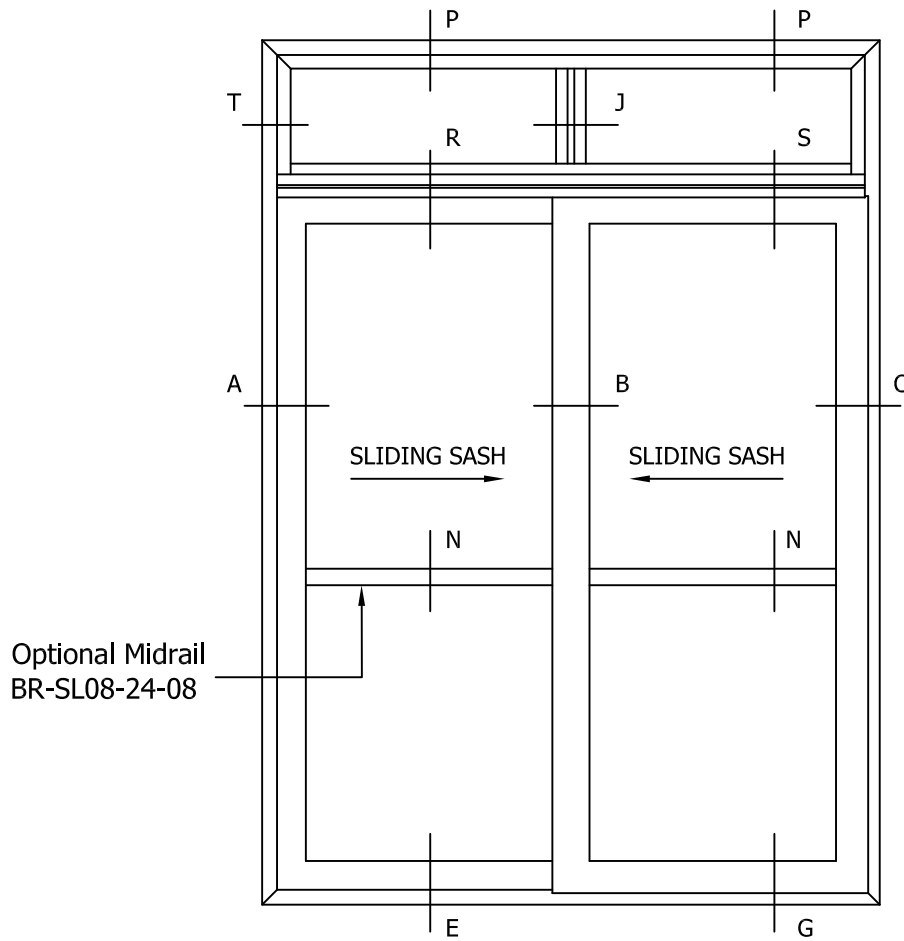

* For Fixed Light glazing options see sheet No. SL/09/03 & SL/09/04

DETAIL H

DETAIL J

OUTSIDE

DETAIL K

DETAIL L

OUTSIDE

No.10 x 38mm long Pan
Head Stainless Steel
Self Tapping Screws
(Point Type AB)

* For Fixed Light glazing
options see sheet No.
SL/09/03 & SL/09/04

DETAIL T

DETAIL J

OUTSIDE