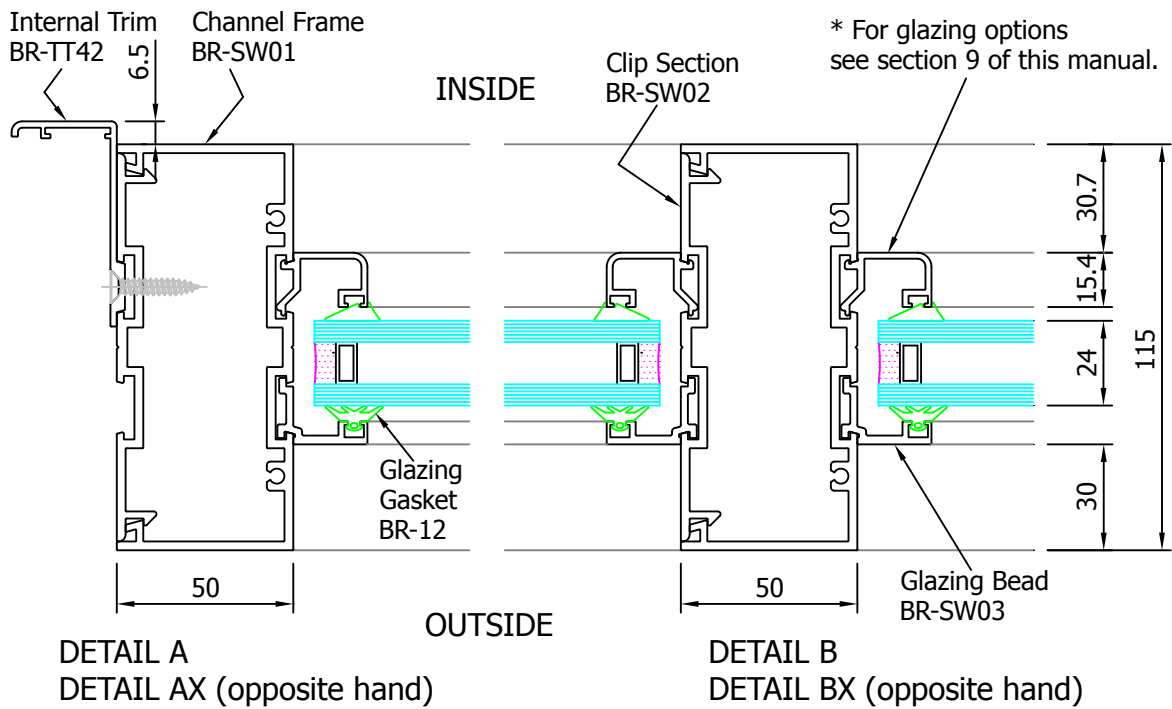

OUTSIDE ELEVATION AND SECTIONS DETAILS  
FOR DOUBLE OR SINGLE ACTION SWING DOORS

For Double Action Doors see Head Detail H  
For Single Action Doors see Head Detail L

NTB - 55 - SWDR Swing Door System  
 (Non-Thermally Broken)  
 General Arrangement (Screen Vertical Sections)

NTB - 55 - SWDR Swing Door System  
(Non-Thermally Broken)  
General Arrangement (Section Plans)