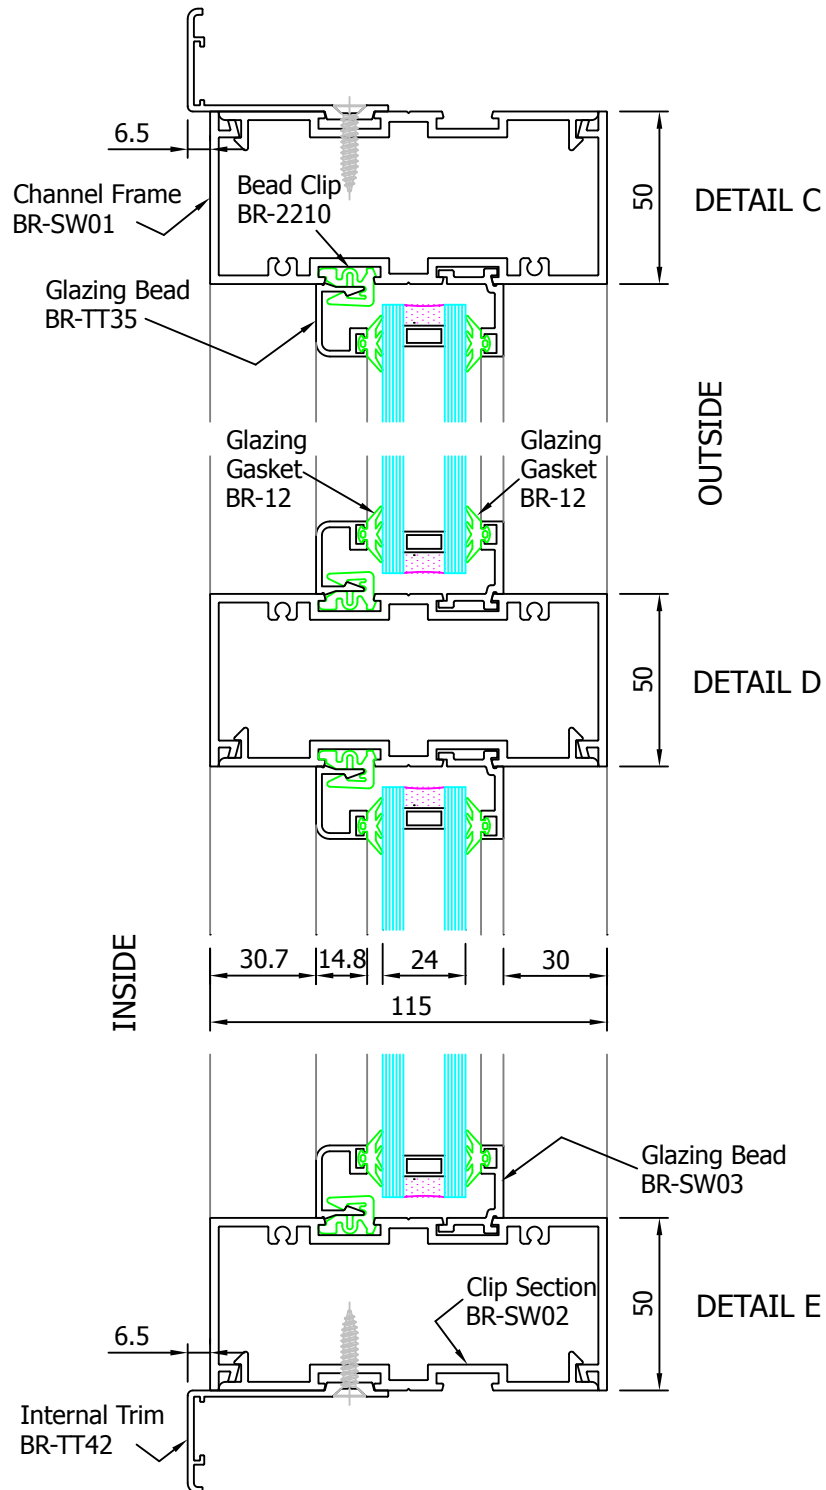

OUTSIDE ELEVATION AND SECTIONS DETAILS  
FOR DOUBLE OR SINGLE ACTION SWING DOORS

For Double Action Doors see Head Detail H  
For Single Action Doors see Head Detail L

NTB - 55 - SWDR Swing Door System  
 (Non-Thermally Broken)  
 General Arrangement (Screen Vertical Sections)

NTB - 55 - SWDR Swing Door System  
(Non-Thermally Broken)  
General Arrangement (Section Plans)