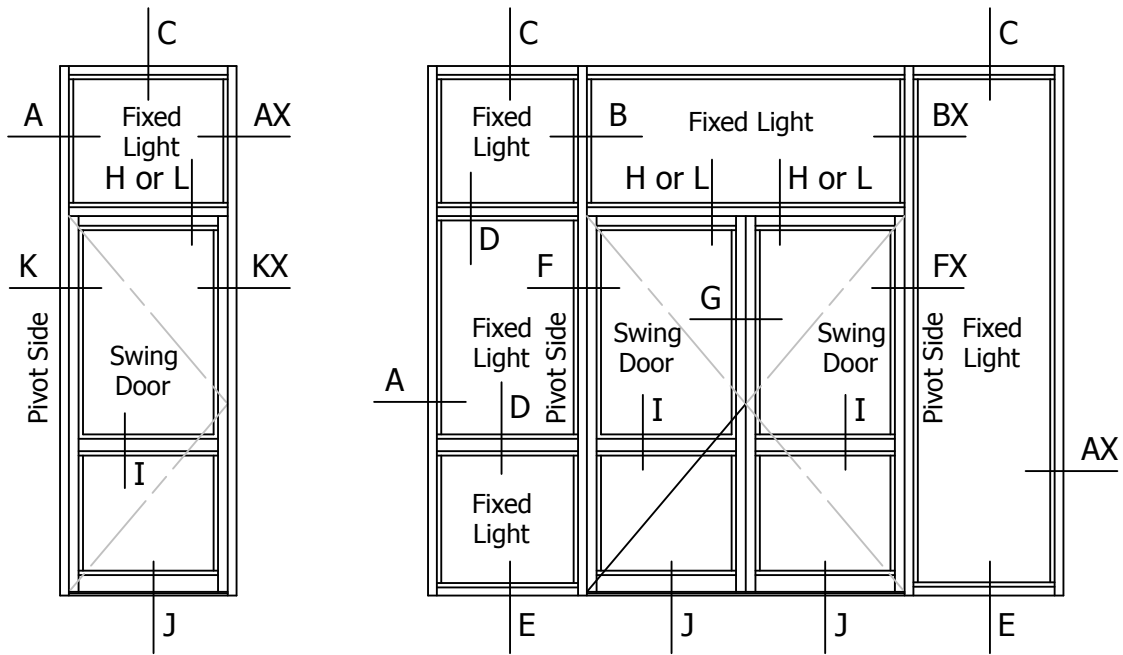

OUTSIDE ELEVATION AND SECTIONS DETAILS  
FOR DOUBLE OR SINGLE ACTION SWING DOORS

For Double Action Doors see Head Detail H  
For Single Action Doors see Head Detail L

NTB - 55 - SWDR Swing Door System  
 (Non-Thermally Broken)  
 General Arrangement (Screen Vertical Sections)

NTB - 55 - SWDR Swing Door System  
(Non-Thermally Broken)  
General Arrangement (Section Plans)